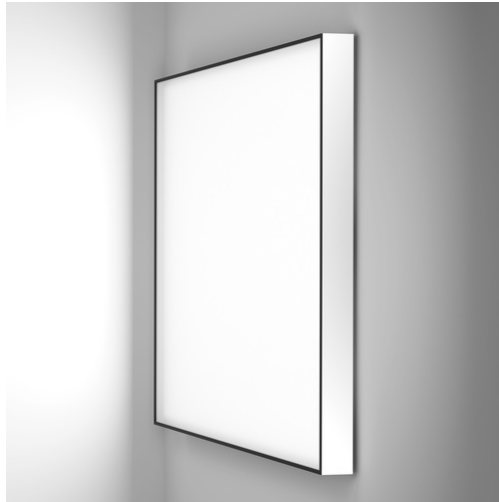

# SQUARE90 WALL-MOUNTED

### OPTICS

Optics: Cover PMMA office special  
 Light Emission: direct

### DIMENSIONS

Length: 950 mm  
 Width: 950 mm  
 Height: 90 mm  
 Weight: 23.4 kg

SQUARE90 square Wall-mounted made of aluminium profile rolled seamlessly welded; luminaire with fine-textured matt white powder-coated finish - similar to RAL 9016; decoration ring colour: black; direct light emission; incl. LED driver DALI; light control directly through Cover PMMA office special; LED low Output option with a System luminous flux of 8041lm at 60.9W; colour temperature 2700K; CRI > 90; installation by innovative "slide & light" principle; Binning initial MacAdam ≤ 3 SDCM; Lifetime: L80 B10 50.000h; protection rating IP50; protection class I; Dimensions: LxWxH: 950x950x90mm; Weight: 23.4kg; light source and driver replaceable by a qualified electrician