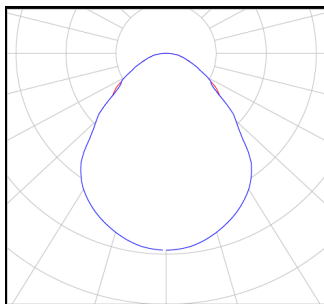

LIGHT DISTRIBUTION