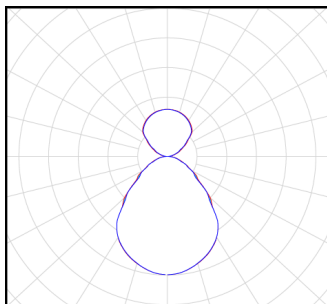

LED

Luminous Flux: 9250 lumen
 Output: LED low Output
 Colour temperature: 3000K
 CRI: > 80
 Lifetime: L80 B10 50.000h
 Energy efficiency class: C

OPTICS

Optics: Cover PMMA office special
 Light Emission: direct/indirect

ELECTRICS

Power: 67.4 watt
 Driver: incl. LED driver
 Dimmability: DALI
 Voltage: 220-240V 50/60Hz
 Circuit breaker type B16: 18pcs.

DIMENSIONS

Length: 950 mm
 Width: 950 mm
 Height: 90 mm
 Weight: 23.4 kg

LIGHT DISTRIBUTION

DRAWING