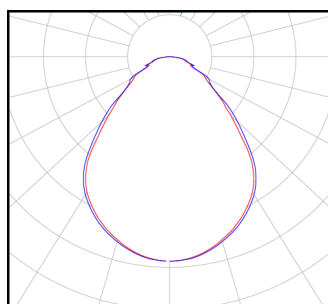

### OPTICS

Optics: Cover PMMA microprism  
 Light Emission: direct

### DIMENSIONS

Length: 650 mm  
 Width: 650 mm  
 Height: 90 mm  
 Weight: 9.3 kg

SQUARE90 square Wall-mounted made of aluminium profile rolled seamlessly welded; luminaire with fine-textured matt white powder-coated finish - similar to RAL 9016; decoration ring colour: beaten gold; direct light emission; incl. LED driver DALI; light control directly through Cover PMMA microprism; LED low Output option with a System luminous flux of 3504lm at 30.5W; colour temperature 3000K; CRI > 90; installation by innovative "slide & light" principle; Binning initial MacAdam  $\leq 3$  SDCM; Lifetime: L80 B10 50.000h; protection rating IP50; protection class I; Dimensions: LxWxH: 650x650x90mm; Weight: 9.3kg; light source and driver replaceable by a qualified electrician

### LIGHT DISTRIBUTION