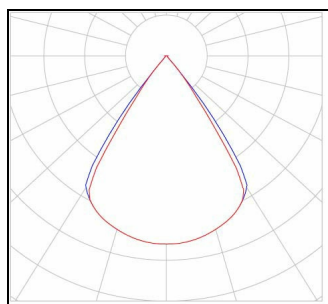

LIGHT DISTRIBUTION