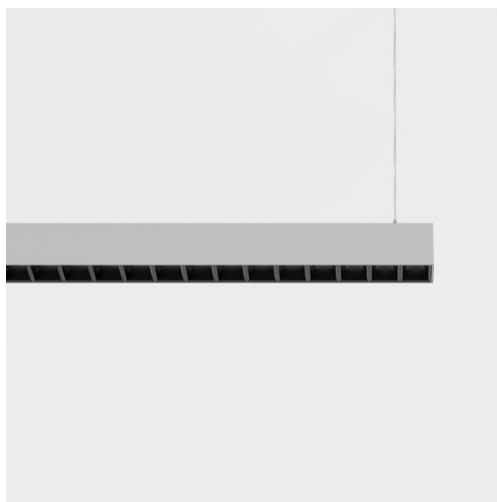

OFFICELINE50 SUSPENDED LUMINAIRE

OL50H-149401-HOSIN

Project	
Type	
Notes	
Amount	
Date	

GENERAL

Housing Color: silver
 RAL: similar to RAL 9006
 Protection rating: IP20
 Protection Class: Class I

LED

Luminous Flux: 3000 lumen
 Output: LED high Output
 Colour temperature: 4000K
 Lifetime: L80 B10 50.000h
 Energy efficiency class: D

OPTICS

Optics: BAP-Louvre black specular

ELECTRICS

Power: 46 watt
 Driver: incl. LED driver
 Dimmability: on/off
 Circuit breaker type B16: 21pcs.

DIMENSIONS

Length: 1449 mm
 Width: 50 mm
 Height: 80.5 mm
 Weight: 3.7 kg

officeLINE50 Suspended luminaire luminaire made of extruded aluminium profile; luminaire with fine-textured matt silver powder-coated finish - similar to RAL 9006; direct light emission; through-wiring 5-pole; incl. LED driver on/off; light control directly through special faceted BAP-Louvre black high gloss for lower glaring (UGR<19) ; incl. white canopy with transparent power feed cable as well as flexibly positionable suspension cable hangers (2000mm) and quick-release clamps for infinitely variable adjustment of the mounting height; LED high Output option with a System luminous flux of 3000lm at 46W; colour temperature 4000K; CRI > 90; Binning initial MacAdam ≤ 3 SDCM; retinal blue light hazard according to IEC TR 62778 risk group RG 1 (unlimited) - no risk; Lifetime: L80 B10 50.000h; protection type IP20; protection class I; dimensions: LxWxH: 1449x50x80.5mm; Weight: 3.7kg; light source and driver replaceable by a qualified electrician