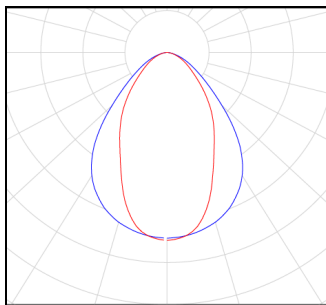

### DIMENSIONS

Length: 1932 mm  
 Width: 50 mm  
 Height: 80.5 mm  
 Weight: 4.6 kg

LINE50 Wall-mounted luminaire made of extruded aluminium profile; luminaire with fine-textured matt white powder-coated finish - similar to RAL 9016; direct light emission; through-wiring 5-pole; incl. LED driver on/off; light control directly through Cover PMMA microprism; incl. special quick-mount wall canopy (mounting with male and female plug system); LED low Output option with a System luminous flux of 2536lm at 23.7W; colour temperature 3000K; CRI > 80; Binning initial MacAdam ≤ 3 SDCM; retinal blue light hazard according to IEC TR 62778 risk group RG 1 (unlimited) - no risk; Lifetime: L80 B10 50.000h; protection type IP20; protection class I; dimensions: LxWxH: 1932x50x80.5mm; Weight: 4.6kg; light source and driver replaceable by a qualified electrician

### LIGHT DISTRIBUTION