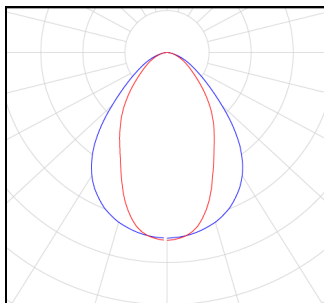

### OPTICS

Light Emission: direct  
 Optics: Cover PMMA microprism

### DIMENSIONS

Length: 1692 mm  
 Width: 50 mm  
 Height: 80.5 mm  
 Weight: 4.1 kg

LINE50 Wall-mounted luminaire made of extruded aluminium profile; luminaire with fine-textured matt silver powder-coated finish - similar to RAL 9006; direct light emission; through-wiring 5-pole; incl. LED driver on/off; light control directly through Cover PMMA microprism; incl. special quick-mount wall canopy (mounting with male and female plug system); LED low Output option with a System luminous flux of 1804lm at 21.2W; colour temperature 2700K; CRI > 90; Binning initial MacAdam ≤ 3 SDCM; retinal blue light hazard according to IEC TR 62778 risk group RG 1 (unlimited) - no risk; Lifetime: L80 B10 50.000h; protection type IP20; protection class I; dimensions: LxWxH: 1692x50x80.5mm; Weight: 4.1kg; light source and driver replaceable by a qualified electrician

### LIGHT DISTRIBUTION