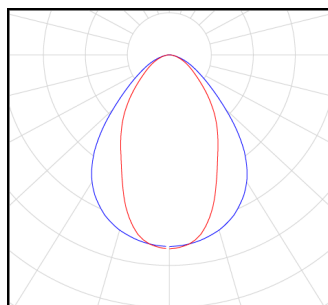

### OPTICS

Light Emission: direct  
 Optics: Cover PMMA microprism

### DIMENSIONS

Length: 1411 mm  
 Width: 41 mm  
 Height: 62 mm  
 Weight: 3.5 kg

LINE40 Surface-mounted luminaire made of extruded aluminium profile; luminaire with fine-textured matt black powder-coated finish - similar to RAL 9005; direct light emission; through-wiring 5-pole; incl. LED driver on/off; light control directly through Cover PMMA microprism; LED high Output option with a System luminous flux of 3250lm at 35.1W; colour temperature 4000K; CRI > 90; Binning initial MacAdam  $\leq 3$  SDCM; retinal blue light hazard according to IEC TR 62778 risk group RG 1 (unlimited) - no risk; Lifetime: L80 B10 50.000h; protection type IP20; protection class I; dimensions: LxWxH: 1411x41x62mm; Weight: 3.5kg; light source and driver replaceable by a qualified electrician

### LIGHT DISTRIBUTION