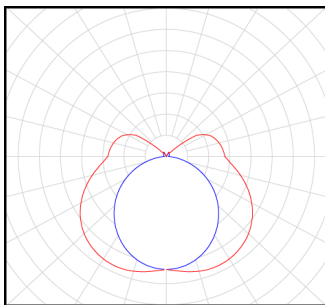

OPTICS

Light Emission: direct
 Optics: Cover PMMA opal U

ELECTRICS

Power: 23.3 watt
 Dimmability: on/off
 Circuit breaker type B16: 22pcs.
 Voltage: 220-240V 50/60Hz

DIMENSIONS

Length: 851 mm
 Width: 41 mm
 Height: 83 mm
 Weight: 2 kg

LINE40 Surface-mounted luminaire made of extruded aluminium profile; luminaire with fine-textured matt white powder-coated finish - similar to RAL 9016; direct light emission; through-wiring 5-pole; incl. LED driver on/off; light control directly through Cover PMMA opal U; LED high Output option with a System luminous flux of 2148lm at 23.3W; colour temperature 3000K; CRI > 80; Binning initial MacAdam ≤ 3 SDCM; retinal blue light hazard according to IEC TR 62778 risk group RG 1 (unlimited) - no risk; Lifetime: L80 B10 50.000h; protection type IP20; protection class I; dimensions: LxWxH: 851x41x83mm; Weight: 2kg; light source and driver replaceable by a qualified electrician

LIGHT DISTRIBUTION

DRAWING