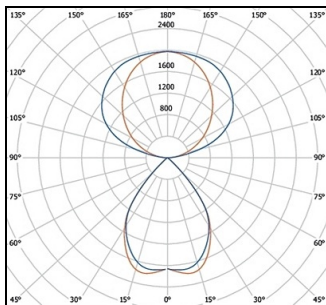

OPTICS

Optics: Reflector black
 Light Emission: direct/indirect
 Beam angle: 76°

ELECTRICS

Power: 77 watt
 Driver: incl. LED driver
 Dimmability: daylight & motion sensor
 Voltage: 220-240V 50/60Hz
 Circuit breaker type B16: 7pcs.

DIMENSIONS

Length: 1203 mm
 Width: 52 mm
 Height: 1314 mm
 Weight: 4.3 kg

BARISARDA desk-mounted luminaire made of extruded aluminium profile; luminaire with fine-textured matt black powder-coated finish - similar to RAL 9005; direct/indirect light emission; incl. LED driver with three integrated push buttons for direct/indirect together or direct and indirect separately; with integrated daylight & motion sensor; light control directly through Reflector black for lower glaring (UGR<12) ; beam characteristic with a beam angle of 76°; System luminous flux of 9078lm at 77W; colour temperature 4000K; CRI >80; Binning initial MacAdam ≤ 3 SDCM; Lifetime: L80 50.000h; protection type IP20; protection class I; dimensions: LxWxH: 1203mm x 52mm x 1314mm; Weight: 4.3kg; 2500mm power cable with country-specific shock proof CEE 7/7 (Type E+F)

LIGHT DISTRIBUTION

DRAWING