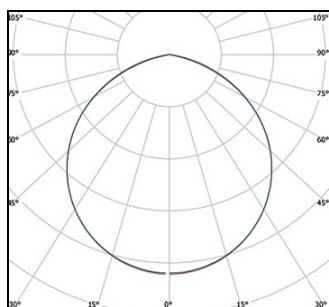

OPTICS

Optics: diffuser of tempered glass
 Light Emission: direct
 Beam angle: 110°

ELECTRICS

Power: 4 watt
 Driver: incl. LED driver
 Dimmability: on/off
 Voltage: 220-240V 50/60Hz

DIMENSIONS

Width: 70 mm
 Weight: 0.47 kg
 Cut out: 153 mm x 58 mm
 Mounting depth: 65 mm
 Dimension: 160 mm x 65 mm

LIGHT DISTRIBUTION

DRAWING