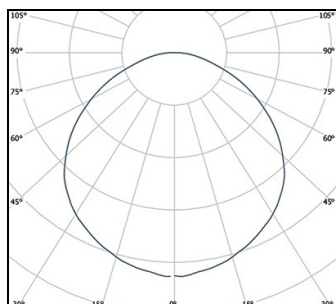

LED

Luminous Flux: 197 lumen
 Colour temperature: 4000K
 CRI: >80
 Lifetime: L70 50.000h

OPTICS

Optics: diffuser of tempered glass
 Light Emission: direct

ELECTRICS

Power: 3 watt
 Driver: incl. LED driver
 Dimmability: on/off
 Voltage: 220-240V 50/60Hz

DIMENSIONS

Width: 65 mm
 Weight: 0.32 kg
 Cut out: 98 mm x 60 mm
 Mounting depth: 60 mm
 Dimension: 108 mm x 76 mm

ZIMBA PRO wall-mounted (recessed) luminaire with a narrow mounting frame made of die-cast aluminium; luminaire with fine-textured matt silver powder-coated finish - similar to RAL 9006; direct light emission; incl. LED driver on/off; light control directly through diffuser of tempered glass; System luminous flux of 197lm at 3W; colour temperature 4000K; CRI >80; Binning initial MacAdam ≤ 3 SDCM; Lifetime: L70 50.000h; protection type IP65; protection class I; dimensions: LxWxH: 108 mm x 76 mm x 65mm; Cut-out: LxWxD: 98 mm x 60 mm x 6 mm; Weight: 0.32kg

LIGHT DISTRIBUTION

DRAWING