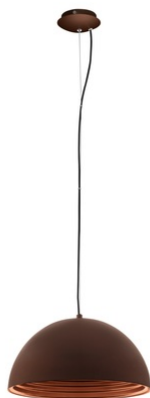

PANDERAS SUSPENDED LUMINAIRE

61968

Project	
Type	
Notes	
Amount	
Date	

GENERAL

Protection rating: IP20

Protection Class: Class I

Housing Color: brown / copper

LED

Output: E27

OPTICS

Light Emission: direct

ELECTRICS

Voltage: 220-240V 50/60Hz

DIMENSIONS

Height: 175 mm

Weight: 1.74 kg

Diameter: \varnothing 350 mm

Pendulum length: 1500 mm

PANDERAS Suspended luminaire luminaire made of steel; luminaire with matt brown / copper powder-coated finish; direct light emission; bulb E27 1x 60W; incl. canopy and transparent power feeder cable 1500mm (can be shortened on site); protection type IP20; protection class I; dimensions: DMxH: 350 x 175mm; Weight: 1.74kg; bulb recommendation 2700K: 110048