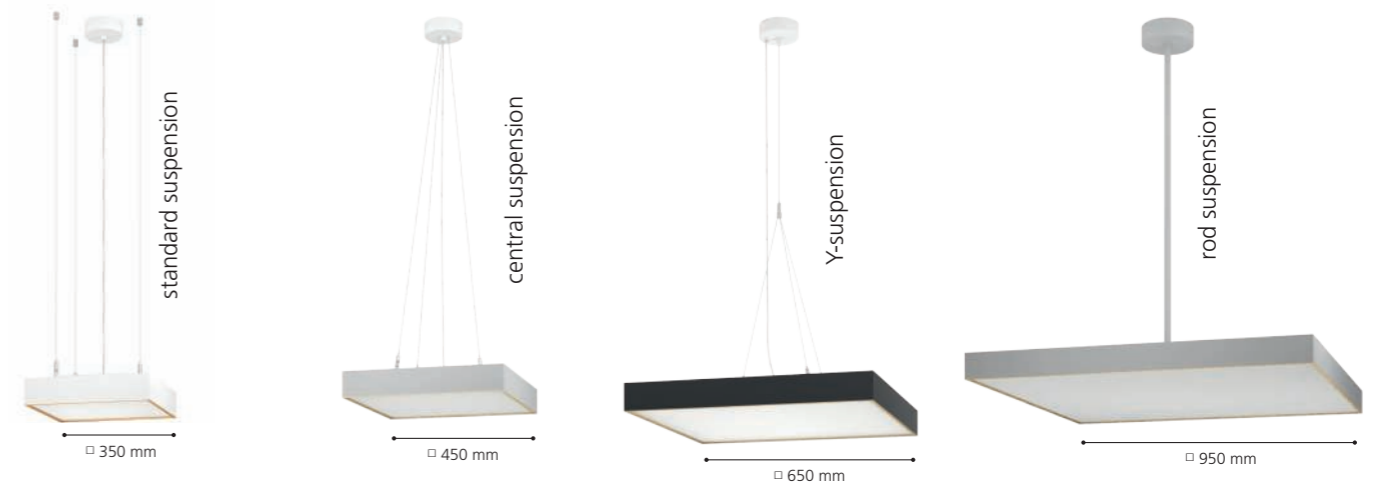

SQUARE

“Keep it simple but make it unique.”

HIGH EFFICIENCY

The high luminous output at low power provides an energy efficient luminaire - up to 175 lm/W.

LIGHT WHERE YOU WANT IT

The luminaire is available either with direct light only or also with additional indirect lighting.

SLIDE & LIGHT

Simply sliding the housing into the canopy allows an easy installation of the surface luminaire.

NO INSECTS – NO PROBLEMS

With an IP50 rating the luminaire is protected against insects and dust.

MAKE YOUR WISH COME TRUE

An including sensor, emergency light or many other options are available on demand..

4 DIFFERENT SIZES DIFFERENT SUSPENSION TYPES

WHAT'S YOUR FAVOURITE COLOUR COMBINATION?

- 3 different housing colours &
- 6 different decoration ring colours in standard or the RAL colour of your choice on demand leave no desires open.