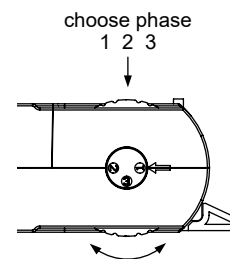

Installation Manual

GLOW – 3-phase track spotlight

Product Code: GL**T-*

Delivery contents & Measurements

DALI

on-off

GU10

Replace GU10 bulb: