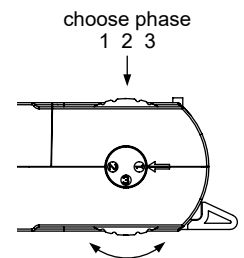

Installation Manual

GLOW – 3-phase track spotlight

Product Code: GL**T-*

Delivery contents & Measurements

DALI

on-off

GU10

Replace GU10 bulb: