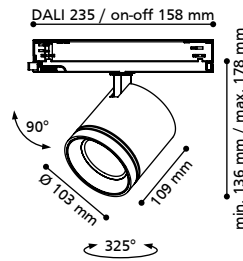

Installation Manual

GLOW – 3-phase track spotlight

Product Code: GL**T-*

Delivery contents & Measurements

GLOWmini
GL05T-*

GLOWsmall
GL06T-*

GLOWmedium
GL09T-*

GLOWlarge
GL10T-*