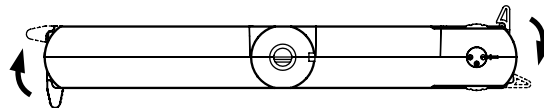

Installation Manual

GLOW – 3-phase track spotlight

Product Code: GL**T-*

Delivery contents & Measurements

DALI

on-off

GU10

Replace GU10 bulb: