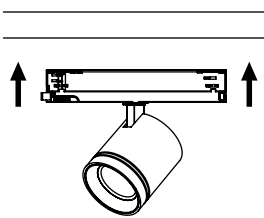

Installation Manual

GLOW – 3-phase track spotlight

Product Code: GL**T-*

Delivery contents & Measurements

DALI

on-off

GU10

Replace GU10 bulb: