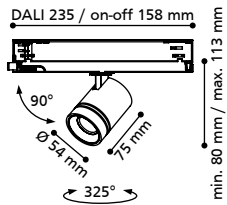

Installation Manual

GLOW – 3-phase track spotlight

Product Code: GL**T-*

Delivery contents & Measurements

GLOWmini
GL05T-*

GLOWsmall
GL06T-*

GLOWmedium
GL09T-*

GLOWlarge
GL10T-*