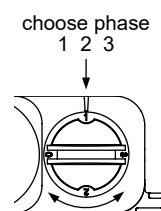

Installation Manual

GLOW – 3-phase track spotlight

Product Code: GL**T-*

Delivery contents & Measurements

DALI

on-off

GU10

Replace GU10 bulb: