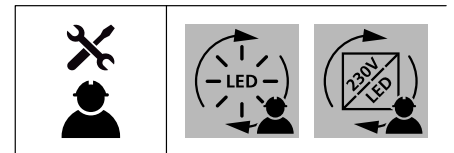

Installation Manual

GLOW – 3-phase track spotlight

Product Code: GL**T-*

Delivery contents & Measurements

GLOWgu10
GL07T-*

DALI

on-off

GU10

Replace GU10 bulb: