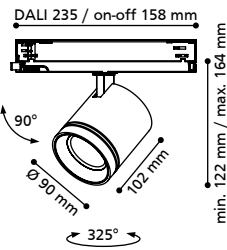

Installation Manual

GLOW – 3-phase track spotlight

Product Code: GL**T-*

Delivery contents & Measurements

GLOWmini
GL05T-*

GLOWsmall
GL06T-*

GLOWmedium
GL09T-*

GLOWlarge
GL10T-*