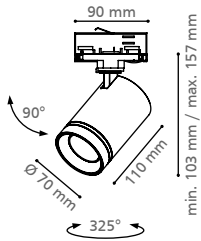

GLOWgu10
GL07T-*