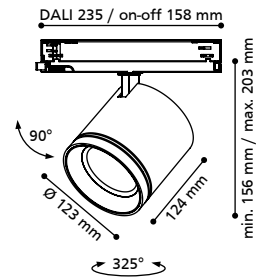

GLOWultra
GL12T-*