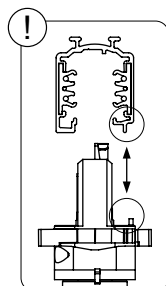

Installation Manual

GLOW – 3-phase track spotlight

Product Code: GL**T-*

Delivery contents & Measurements

DALI

on-off

GU10

Replace GU10 bulb: