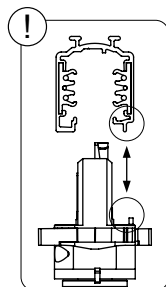

Installation Manual

GLOW – 3-phase track spotlight

Product Code: GL**T-*

Delivery contents & Measurements

DALI

on-off

GU10

Replace GU10 bulb: