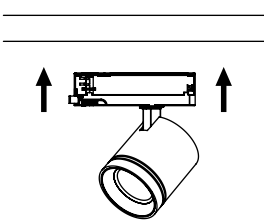

Installation Manual

GLOW – 3-phase track spotlight

Product Code: GL**T-*

Delivery contents & Measurements

DALI

on-off

GU10

Replace GU10 bulb: