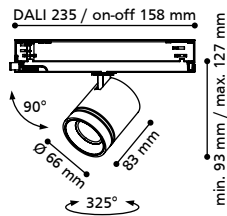

Installation Manual

GLOW – 3-phase track spotlight

Product Code: GL**T-*

Delivery contents & Measurements

GLOWmini
GL05T-*

GLOWsmall
GL06T-*

GLOWmedium
GL09T-*

GLOWlarge
GL10T-*