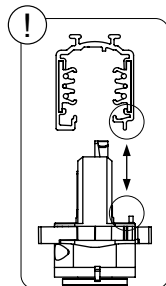

Installation Manual

GLOW – 3-phase track spotlight

Product Code: GL**T-*

Delivery contents & Measurements

DALI

on-off

GU10

Replace GU10 bulb: