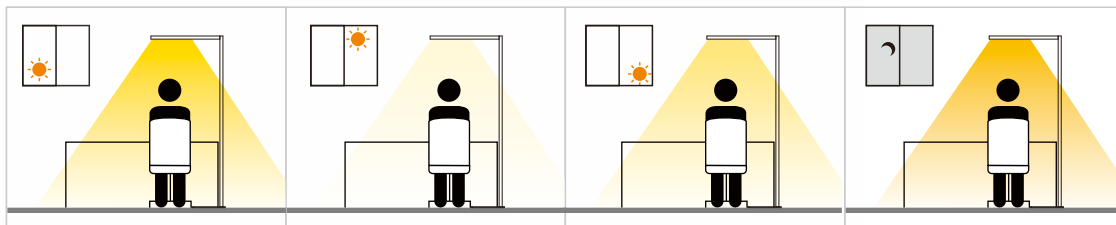

## B. Daylight Sensor

Dip switches \ information	Motion sensor	Daylight sensor
0	OFF	OFF
1	ON	OFF
2	ON	ON
3	OFF	ON