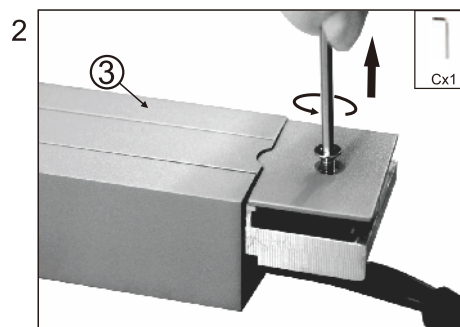

# Art. Nr: 68752/68753/68754

Product list: ① base plate ② pole  
③ lamp body ④ accessories bag