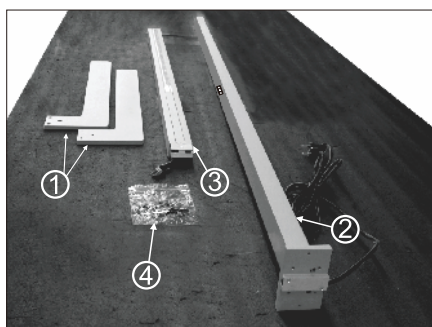

# Art. Nr: 68752/68753/68754

Product list: ① base plate ② pole  
③ lamp body ④ accessories bag