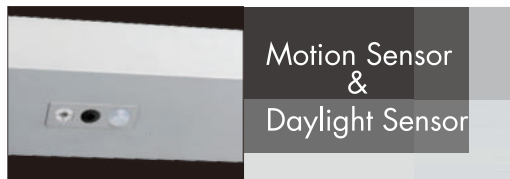

Manual

A. Motion Sensor

B. Daylight Sensor

Dip switches \ information	Motion sensor	Daylight sensor
0	OFF	OFF
1	ON	OFF
2	ON	ON
3	OFF	ON