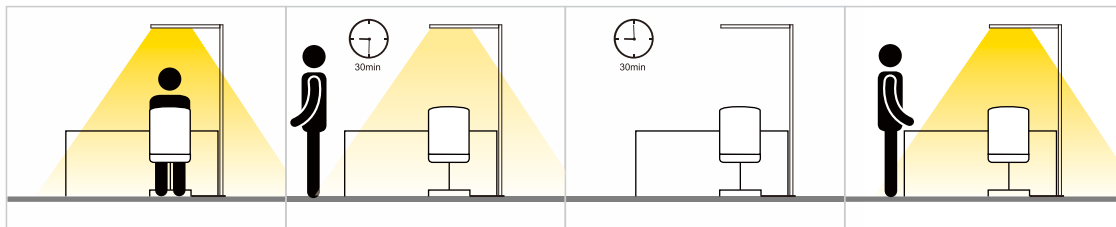

A. Motion Sensor