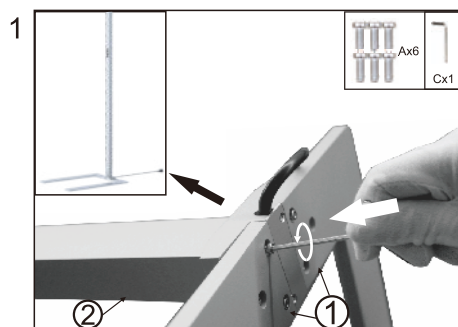

# Art. Nr: 68752/68753/68754

Product list: ① base plate ② pole  
③ lamp body ④ accessories bag