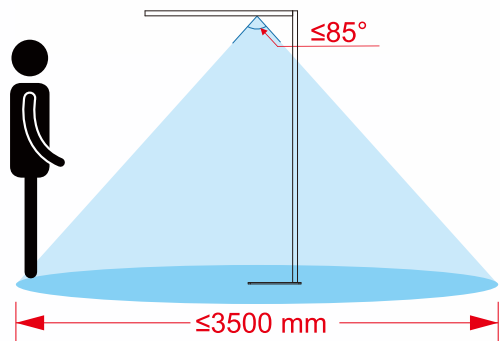

B. Daylight Sensor

Dip switches \ information	Motion sensor	Daylight sensor
0	OFF	OFF
1	ON	OFF
2	ON	ON
3	OFF	ON